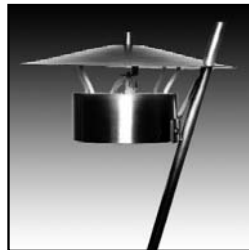

C-Peg Sample Program

Scout GD-1504CU

Material: Top/Stem: Copper
Finish: GD-1504 CU (Standard) Copper
 GD-1504 CU-V Copper-Verde
 GD-1504 CU-1, -2, -3, -4, -7, -8, -9, -AV, -VP, -W (Optional w/surcharge)
Mounting: Spike Mount (Standard)
Standard Lamp: GD-1504CU LOQ20

- Durable and adjustable pathlight
- Allows for precision light control
- Copper and brass construction

More Pathlighting Options From Nightscaping®

Deliter GD-2404

- Stainless steel or copper construction
- Elegant pathlighting fixture
- Casts a controlled circle of light 10' in diameter

Seegarliter GD-7520CU

- Versatile, discreet fixture for path, safety and accent lighting
- Mount along paths, around pools, steps and stairs
- Custom heights available based on your specification

Micheleliter GD-3209CU

- Accent seasonal plantings
- Provide functional travers lighting
- Classic design compliments any landscape

Postliter WM-3535CU

- Light decks, docks, steps and stairs
- Low-profile fixture, easy to conceal
- Solid copper body, also available in Cast-Aluminum