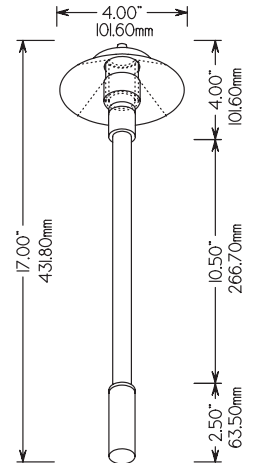

C-Peg Sample Program

Scout GD-1504CU

Material: Top/Stem: Copper
Finish: GD-1504 CU (Standard) Copper
 GD-1504 CU-V Copper-Verde
 GD-1504 CU-1, -2, -3, -4, -7, -8, -9, -AV, -VP, -W (Optional w/surcharge)
Mounting: Spike Mount (Standard)
Standard Lamp: GD-1504CU LOQ20

- Durable and adjustable pathlight
- Allows for precision light control
- Copper and brass construction

More Pathlighting Options From Nightscaping®

Deliter GD-2404

- Stainless steel or copper construction
- Elegant pathlighting fixture
- Casts a controlled circle of light 10' in diameter